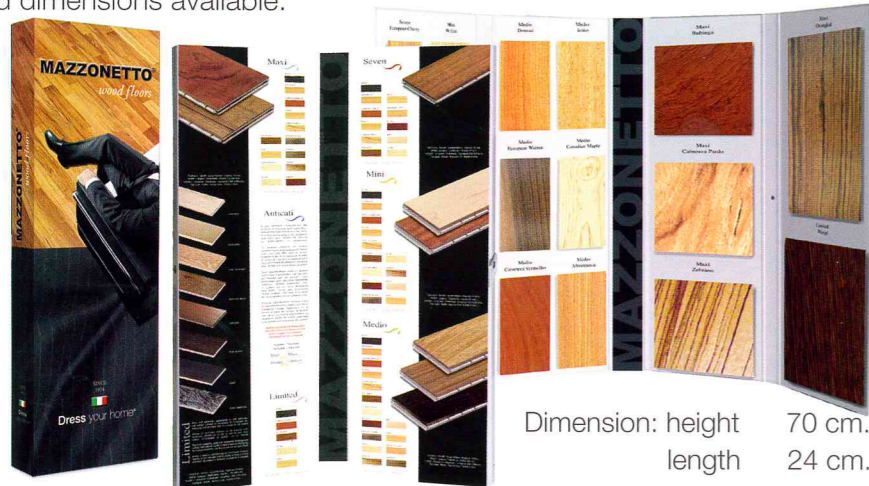

Price € 200,00

Mono Culla (panel display)

This display features 10 panels which can be moved back and forth and easily removed for better viewing.
 Dimensions panels: 1540 x 600 mm.
 Dimension: height 180/195 cm.
 length 133 cm.
 depth 103 cm.

Dimension: height 170 cm.
Price € 300,00

Valigetta Mazzonetto (large folder)

It's an elegant folder featuring several species in different finishes and dimensions available.

Dimension: height 70 cm.
length 24 cm.
full span 100 cm.
Price € 90,00