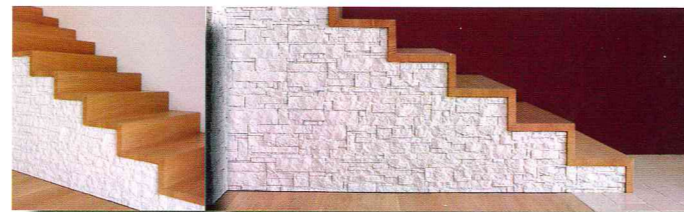

Upon request and detailed drawings we can realize your stair case same as your flooring or with a different specie, price to be confirmed by quotation