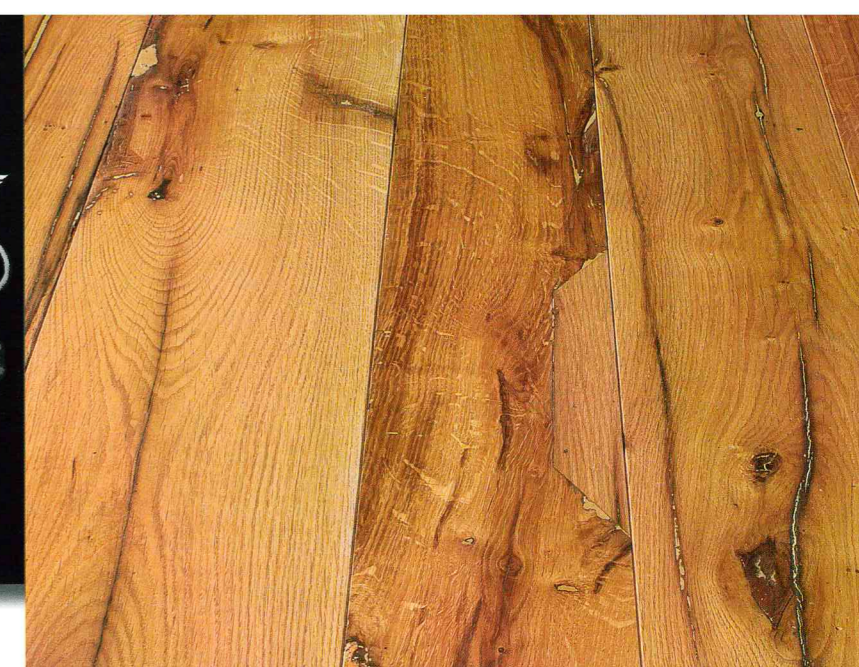

ROVERE CASCINA 250,00 €/m²

Truly Antique Oak for over 200 years recovered from old barns with the classic rustic look. Thickness mm 15 - Top layer mm 5 - Width mm 100/200

NEW
BREVETTO N° VR2009A000133

NAUTICO

Available in different combinations

AVAILABLE IN MAXI AND LIMITED

Specify specie upon ordering

Specify specie upon ordering

PRICE UPON REQUEST
+ € 25/m² NET
FOR THE SPECIAL T&G
AND THE WOOD INSERT

Decking

Outdoor flooring - Stainless still clips
Thickness: mm 22 Width: mm 90/100 Length: mm 1000/3000

WOOD SPECIE	CHOICE	
IPÉ LAPACHO	* Superiore	99,00 €/m²
TEAK BURMA	* Superiore	190,30 €/m²
STAINLESS STILL CLIPS	Approx 40 clips/m² with interaxe of approx cm28	0,20 €/m² cad. net price